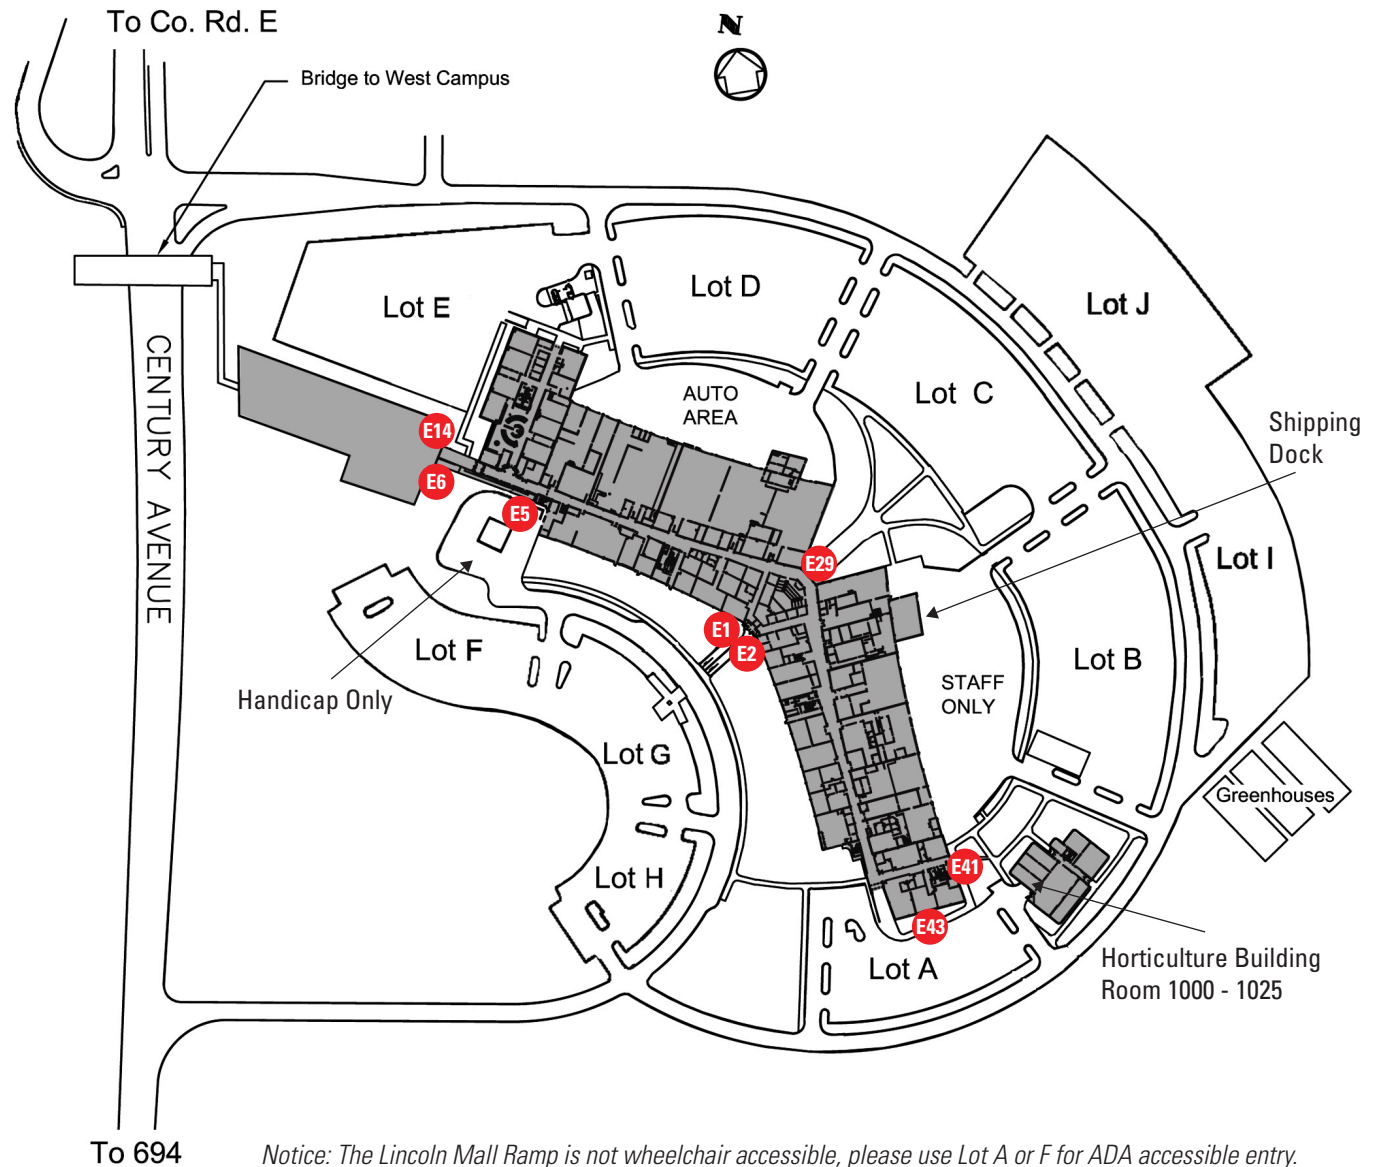

A member of Minnesota State

East Campus Parking

Standard Stalls: 1,499
Handicapped Stalls: 33
 Motorcycle Stalls: 8
 Visitor Stalls: 22

- Lot A - Door **E43**
- Lot B - Door **E41** - EMS Program
 Door **E29** - Bruening Lobby
- Lot C - Door **E29** - Bruening Lobby
- Lot D - Door **E29** - Bruening Lobby
- Lot E - Door **E14** - Science/Library Bldg & Kopp Center
- Lot F - Door **E6** - Science/Library Bldg & Kopp Center
 Door **E5** - Kopp Center & First Floor Entrance from Handicap Lot
- Lot G - Door **E2** - Lower Ramp to First Floor Human Resources
 Door **E1** - Upper Ramp to Second Floor Lincoln Mall
- Lot H - Door's **E1** & **E2**
- Lot I - Greenhouse Parking
- Lot J - Overflow Parking

Century College - East Campus
 3300 Century Avenue North
 White Bear Lake, MN 55110
 651.779.3300

Notice: The Lincoln Mall Ramp is not wheelchair accessible, please use Lot A or F for ADA accessible entry.