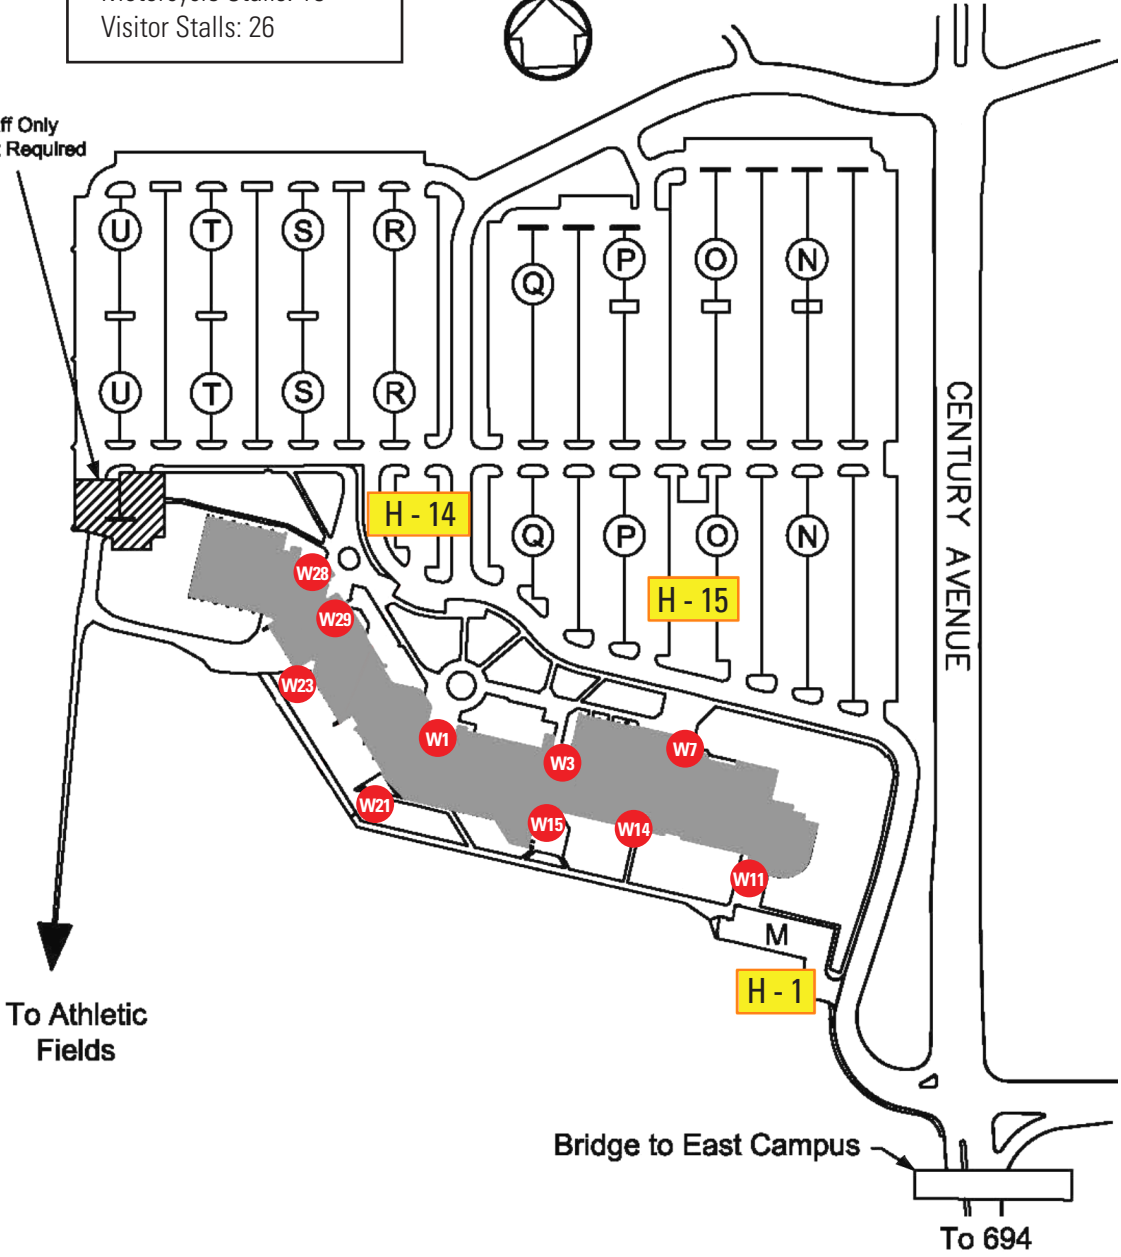

# West Campus Parking

Standard Stalls: 1,777  
**Handicapped Stalls: 30**  
 Motorcycle Stalls: 16  
 Visitor Stalls: 26

To Co. Rd. E

Staff Only  
 Permit Required

- Lot M - Door **W11** - First Floor East end of building
- Lot N & O - Door **W7** - Second Floor Theater Lobby
- Lot P & Q - Door **W3** - Second Floor Records/Photo & Financial Aid
- Lot Q & Handicap - Door **W1** - Second Floor Main Lobby/Business Office
- Lot R, S, T, & U - Doors **W28** & **W29** - Second Floor Gym
- Door **W23** - First Floor Lounge
- Door **W21** - First Floor Cafeteria
- Door **W15** - First Floor "The Nest"
- Door **W14** - First Floor Faculty Offices

To Athletic Fields

**Century College - West Campus**  
 3401 Century Avenue North  
 White Bear Lake, MN 55110  
 651.779.3300