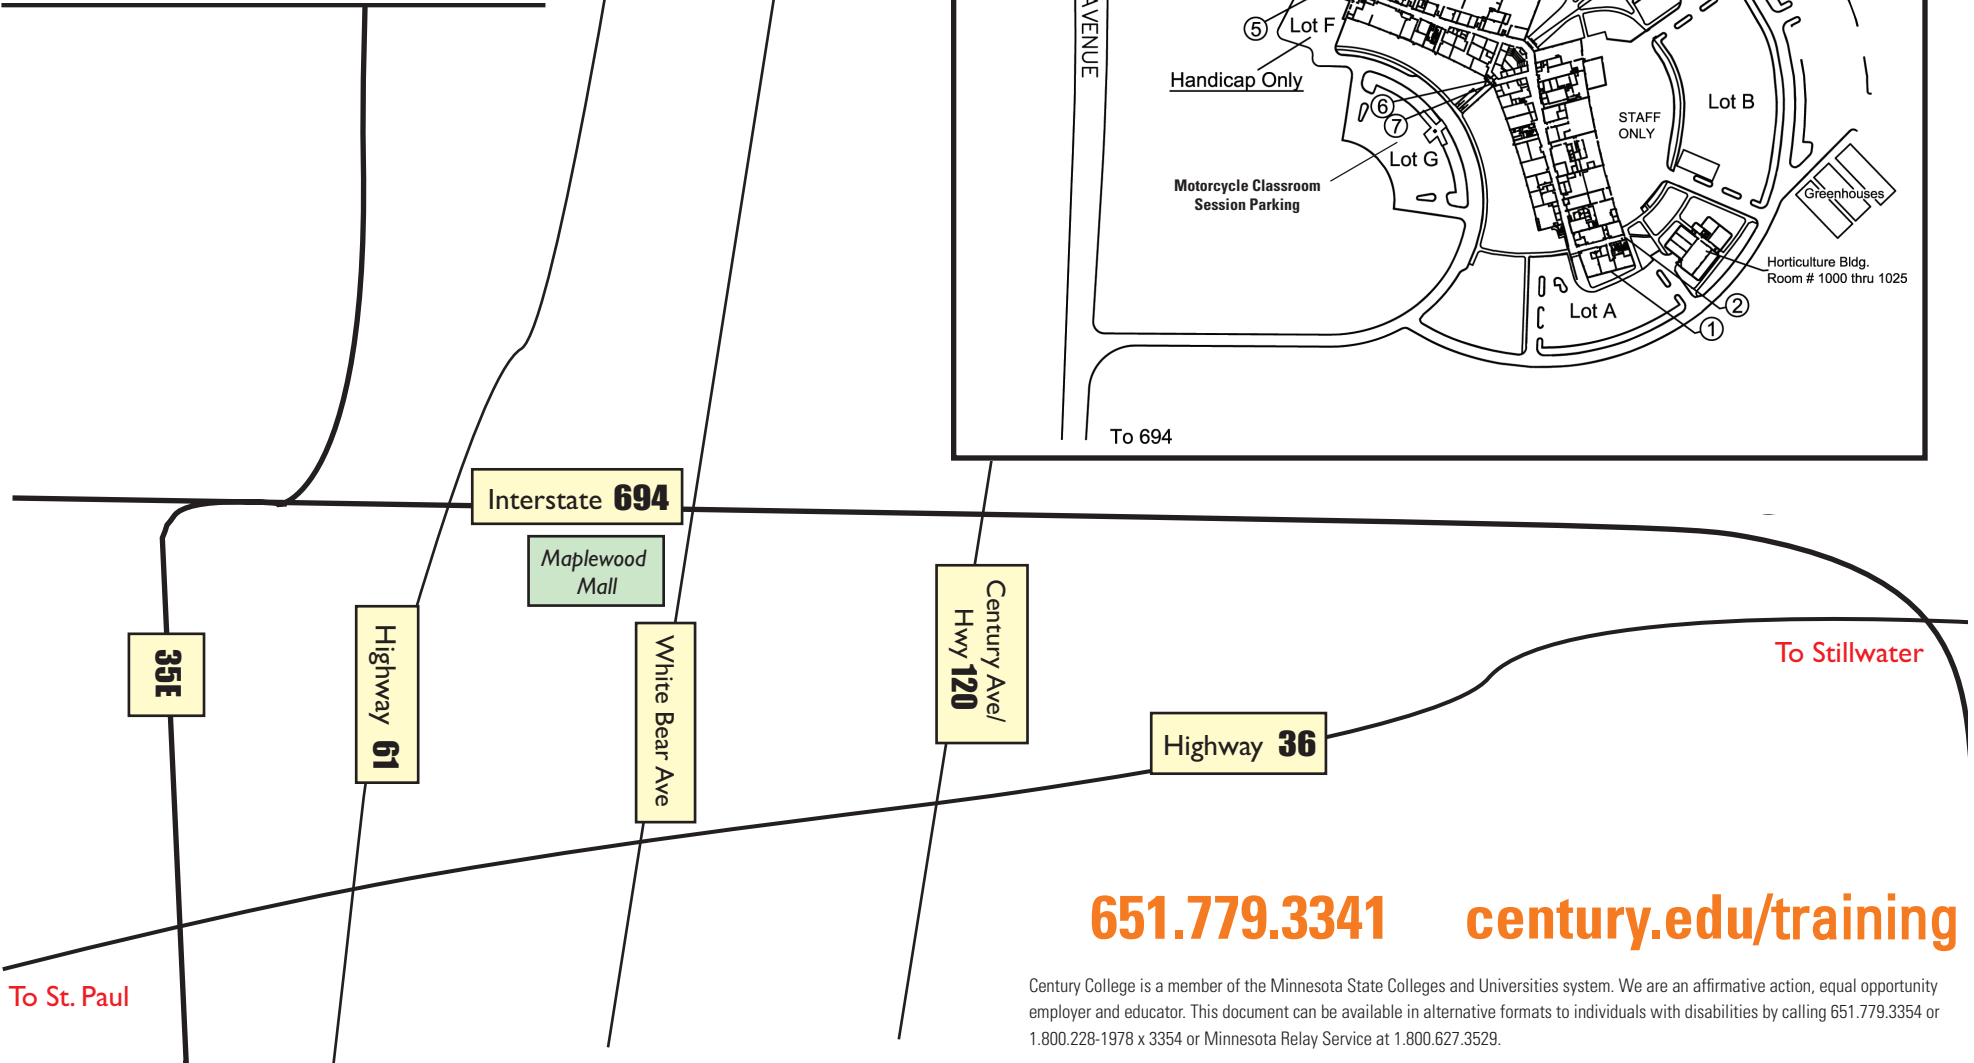

Driving Ranges are lots B, C, and D on East Campus:

**3300 Century Avenue North
White Bear Lake, MN 55110**

Questions?

Call 651.779.3341 or email cect@century.edu

To White Bear Lake

651.779.3341 **century.edu/training**