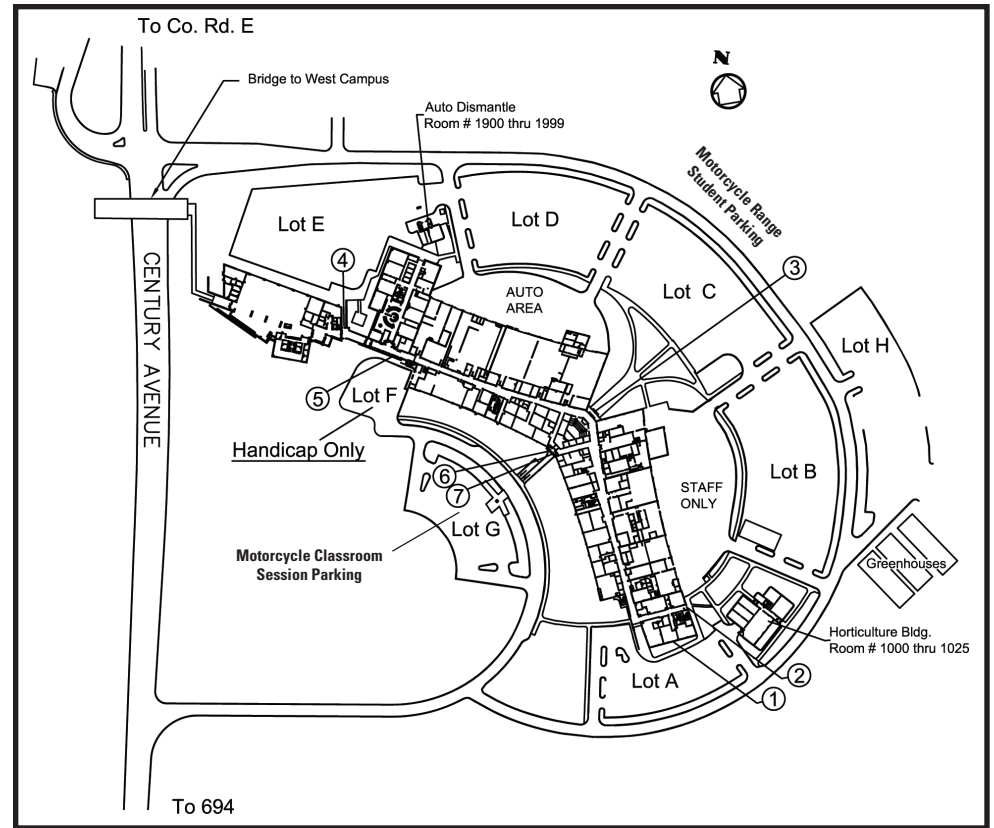

Driving Ranges are lots B, C, and D on East Campus:

**3300 Century Avenue North
White Bear Lake, MN 55110**

Questions?

Call 651.779.3341 or email cect@century.edu

To White Bear Lake

651.779.3341 **century.edu/training**