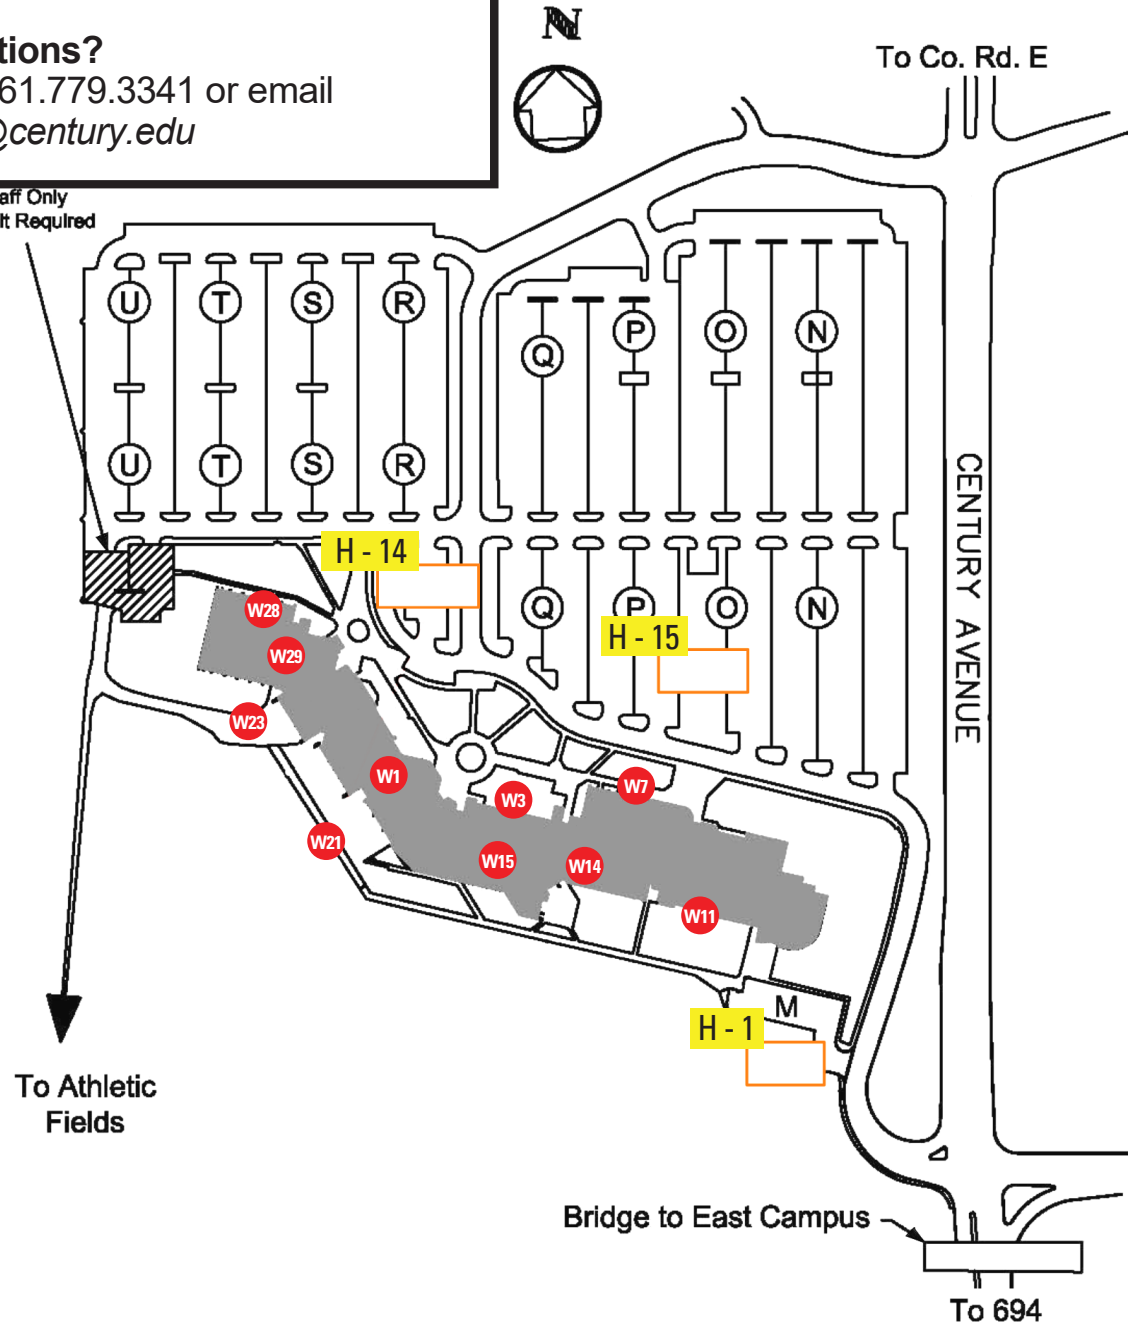

A member of Minnesota State

West Campus Parking

Standard Stalls: 1,777

Handicapped Stalls: 30

Motorcycle Stalls: 16

Visitor Stalls: 26

- Lot M - Door **W11** - First Floor East end of building
- Lot N & O - Door **W7** - Second Floor Theater Lobby
- Lot P & Q - Door **W3** - Second Floor Records/Photo & Financial Aid
- Lot Q & Handicap - Door **W1** - Second Floor Main Lobby/Business Office
- Lot R, S, T, & U - Doors **W28** & **W29** - Second Floor Gym
- Door **W23** - First Floor Lounge
- Door **W21** - First Floor Cafeteria
- Door **W15** - First Floor "The Nest"
- Door **W14** - First Floor Faculty Offices

Driving Ranges are N & O on West Campus:
3300 Century Avenue North
White Bear Lake, MN 55110

Questions?
Call 661.779.3341 or email
cect@century.edu

Staff Only
Permit Required

Century College - West Campus
3401 Century Avenue North
White Bear Lake, MN 55110
651.779.3300